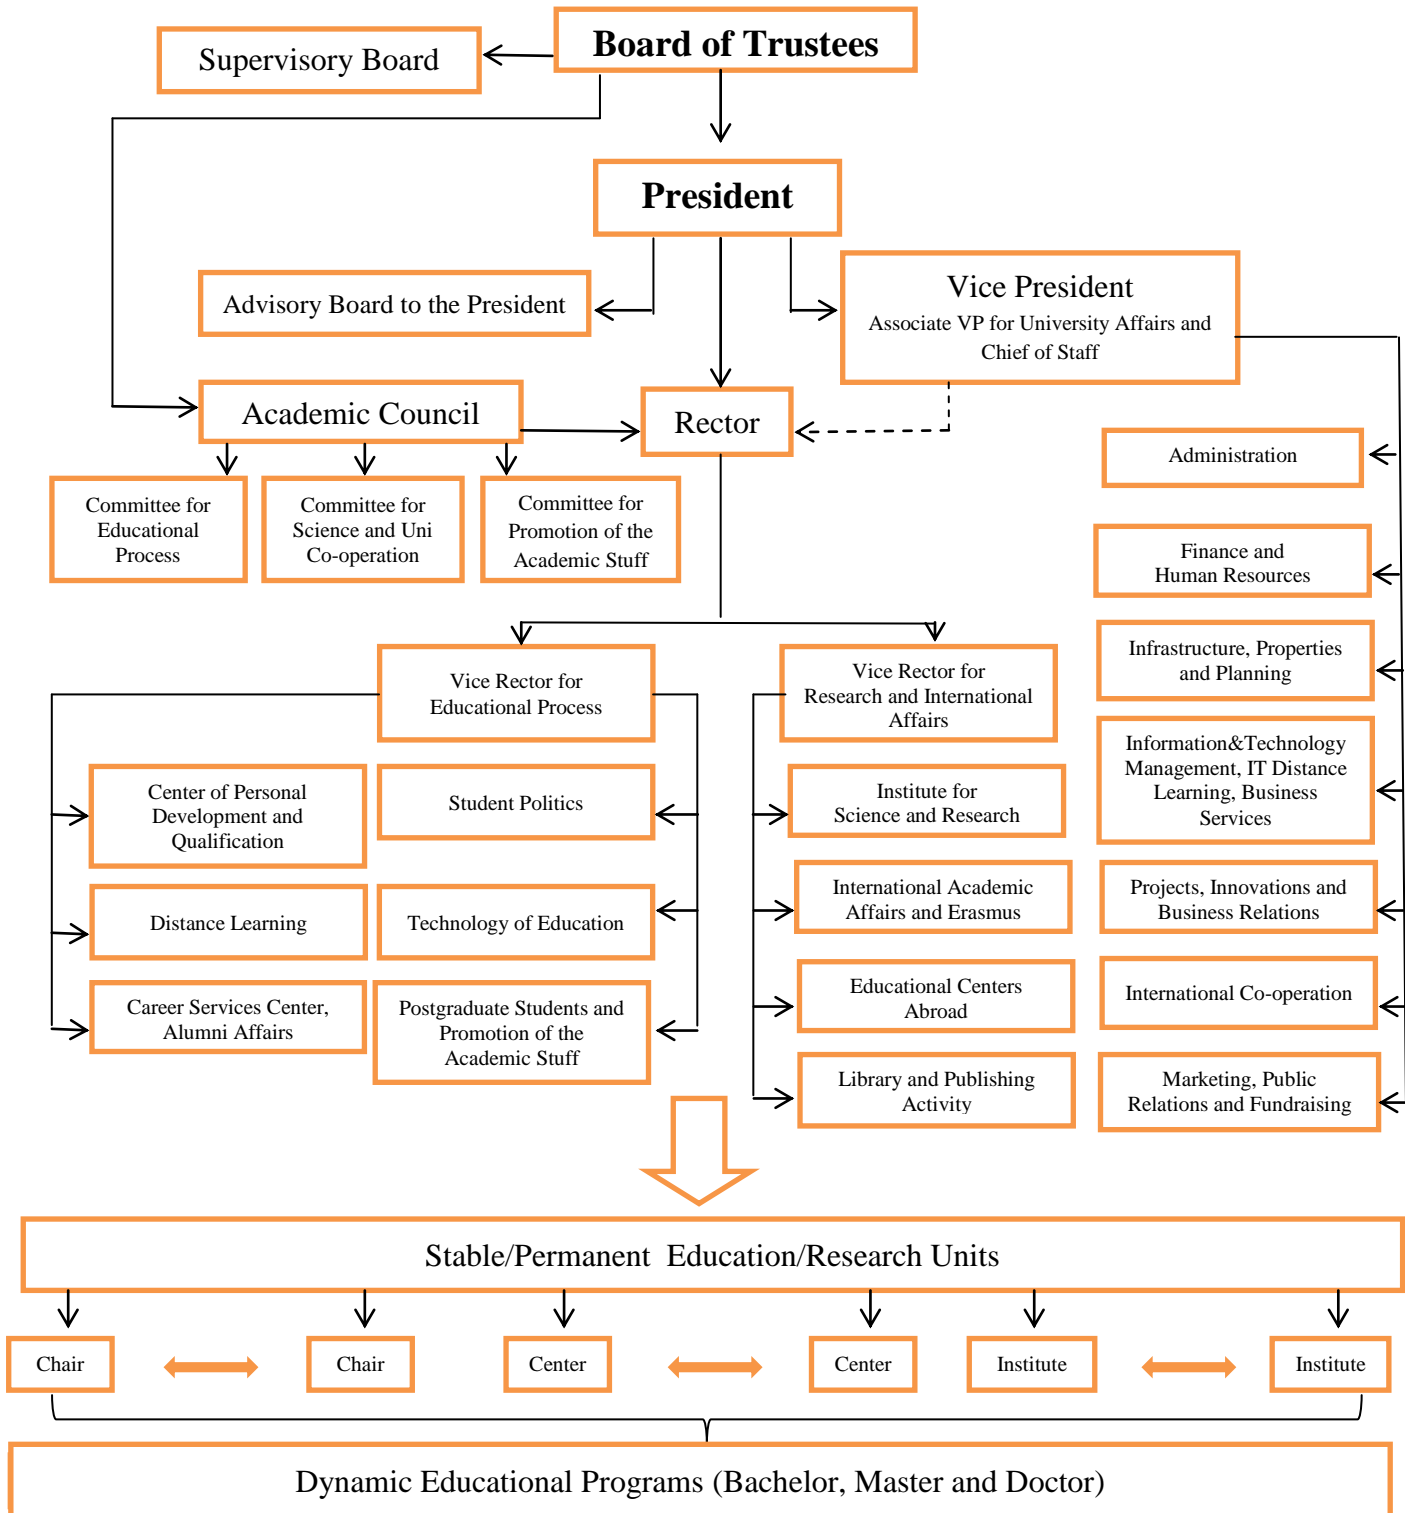

ORGANIZATIONAL CHART of the EUROPEAN POLYTECHNICAL UNIVERSITY

*European
Polytechnical
University*

**23 Sv. Sv. Kiril and Metodiy Str.
2300 Pernik, Bulgaria
Tel. 00359 898751012**

www.epu.bg

Secretariat e-mail: office@epu.bg - President e-mail: president@epu.bg